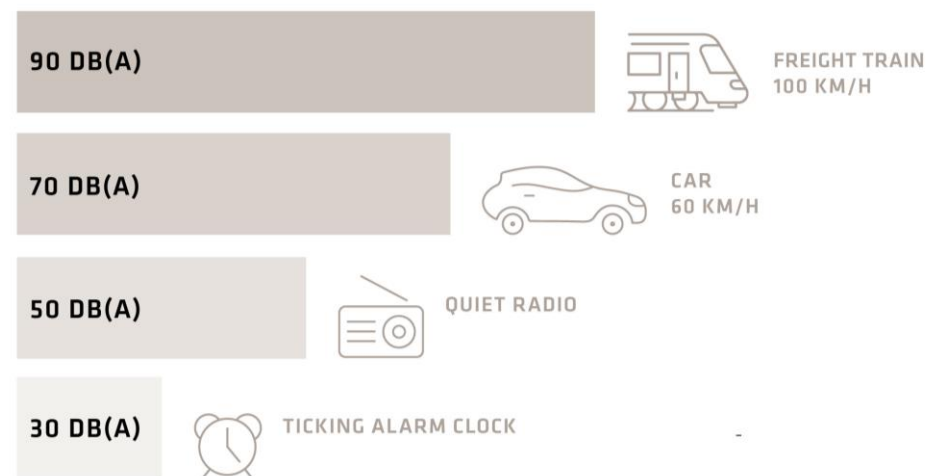

swissFineLine Silence

Noise protection

Noise protection: maximum sound insulation

swissFineLine Silence offers acoustic comfort in your home even in noisy environments

- swissFineLine Silence provides 46 dB sound insulation across the whole frequency range, which corresponds to noise protection class SK5
- Ideal solution for properties near busy roads, railway lines or approach flight paths
- swissFineLine Silence reduces the noise level of a freight train to that of a radio playing at very low volume
- Independently certified by testing institute ift Rosenheim GmbH

according to
EN ISO 10140
EN ISO 717

Noise protection: maximum sound insulation

A difference of 3 dB means double the sound intensity for the human ear

| NOISE OUTSIDE | NOISE REDUCTION | VOLUME INSIDE |
|---------------|-----------------|---------------|
| 90 DB(A) | -46 DB(A) | 44 DB(A) |